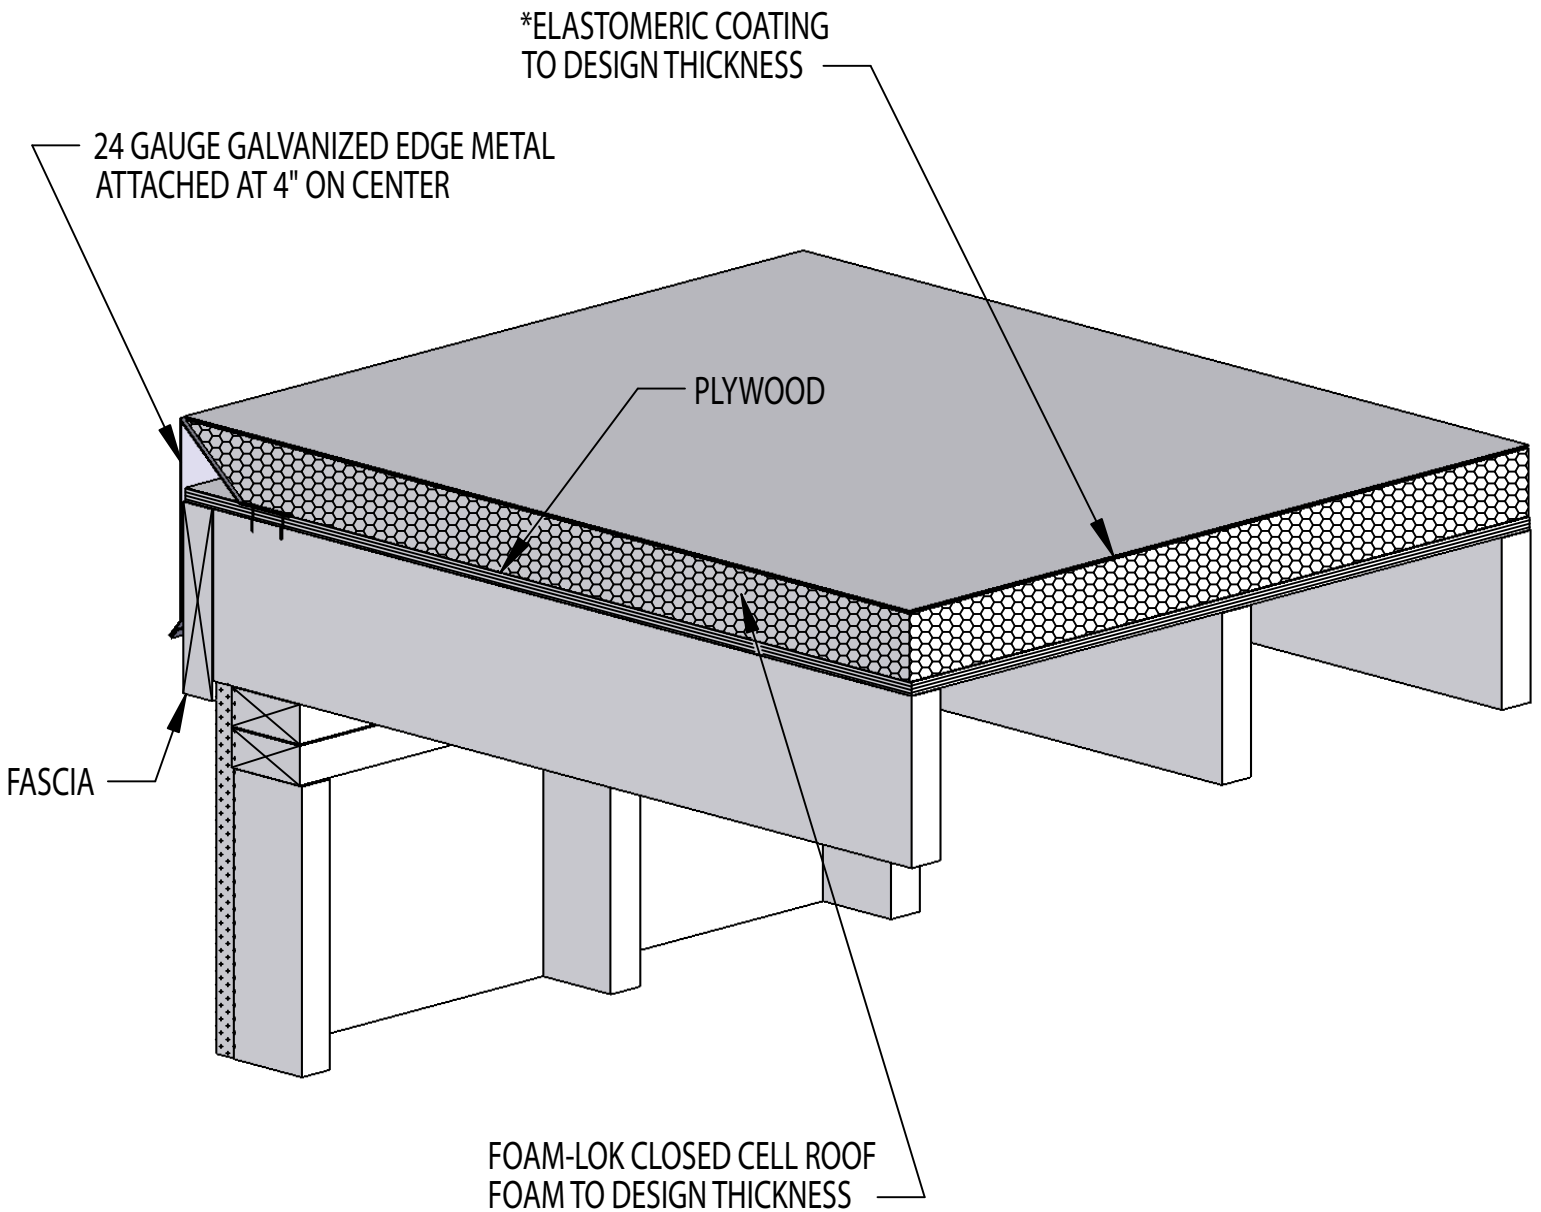

Standard Perimeter Edge Metal Flashing

*CONTACT LAPOLLA FOR ELASTOMERIC COATING RECOMMENDATION

Lapolla Industries Inc.
15402 Vantage Parkway East, Suite 322
Houston, Texas 77032
1-888-4-LAPOLLA
Lapolla.com

FOAM-LOK[™]
SPRAY FOAM ROOFING